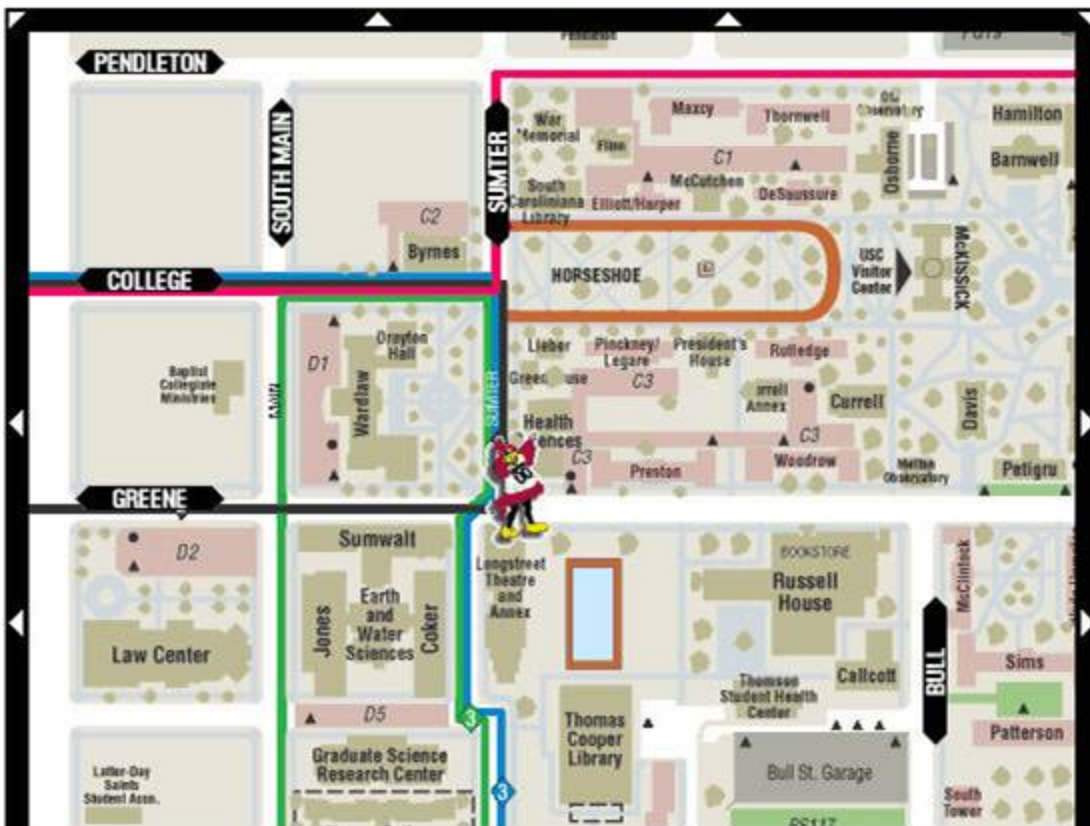

# USCMap South Carolina

COLUMBIA AREA MAP

CAMPUS OVERVIEW

PRINTABLE MAP

## Health Sciences Building (#76)

### Legend

- |  |                   |  |                       |  |                       |  |                       |
|--|-------------------|--|-----------------------|--|-----------------------|--|-----------------------|
|  | Academic Building |  | Reserved Parking      |  | Visitor Meter Parking |  | Any Decal Parking     |
|  | Residence Hall    |  | Faculty/Staff Parking |  | Student Parking       |  | Special Event Parking |
|  | Motorcycle Space  |  | USC Handicap Space    |  | Shuttle Stops         |  | Shuttle Routes        |

Map provided by USCMap (<http://www.sc.edu/uscmapp>)